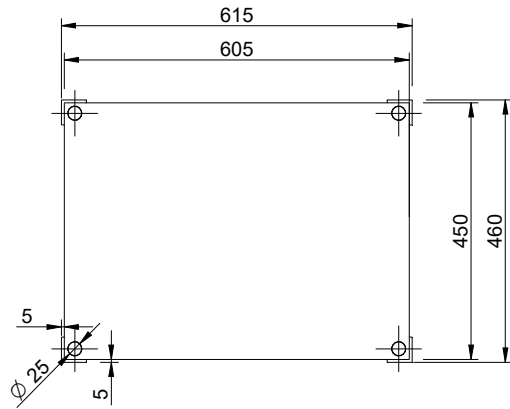

# AUDIO RACK 2

 ESTHETICA

ALL DIMENSION ARE IN MM