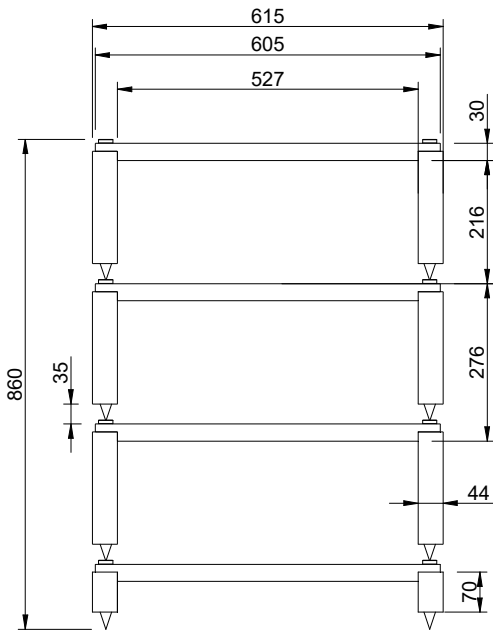

# AUDIO RACK 2

 ESTHETICA

ALL DIMENSION ARE IN MM