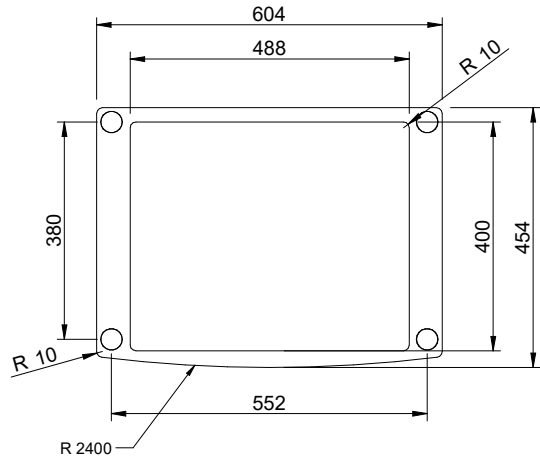

AUDIO RACK 1

 ESTHETICA

ALL DIMENSION ARE IN MM